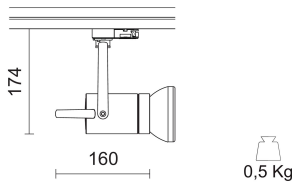

Drim

Design: Studio Tecnico Ivela

IP 20

Product Code	Color
738-0163-16	Black

General specifications

Product type	Track lights
Mounting type	LKM 3-phase track
Mounting location	Ceiling
Indoor/Outdoor light	Indoor
Description	For 3-phase tracks LKM.
Applications	Shops , Windows , Display areas

Lighting specifications

i Stated L.O.R. and delivered lumens values are related to standard beam angle versions

Lamp description	IPAR30 E27 max 100W
Watt source (W)	100
Lamp type	IPAR30
Lamp holder	E27

Physical specifications

Body	Body and bracket in die-cast aluminium
Finishing	Polyester painted

Electrical specifications

Voltage (V)	250
Frequency (Hz)	50/60

Optical specifications

Light distribution	Symmetric
Emission	Direct

Weight and dimension

Height (mm)	174
Width (mm)	160
Weight (Kg)	0.5

Power tolerance $\pm 5\%$ - Luminous flux tolerance $\pm 5\%$ - Measurement uncertainty $\pm 10\%$ - Ta: 25°C